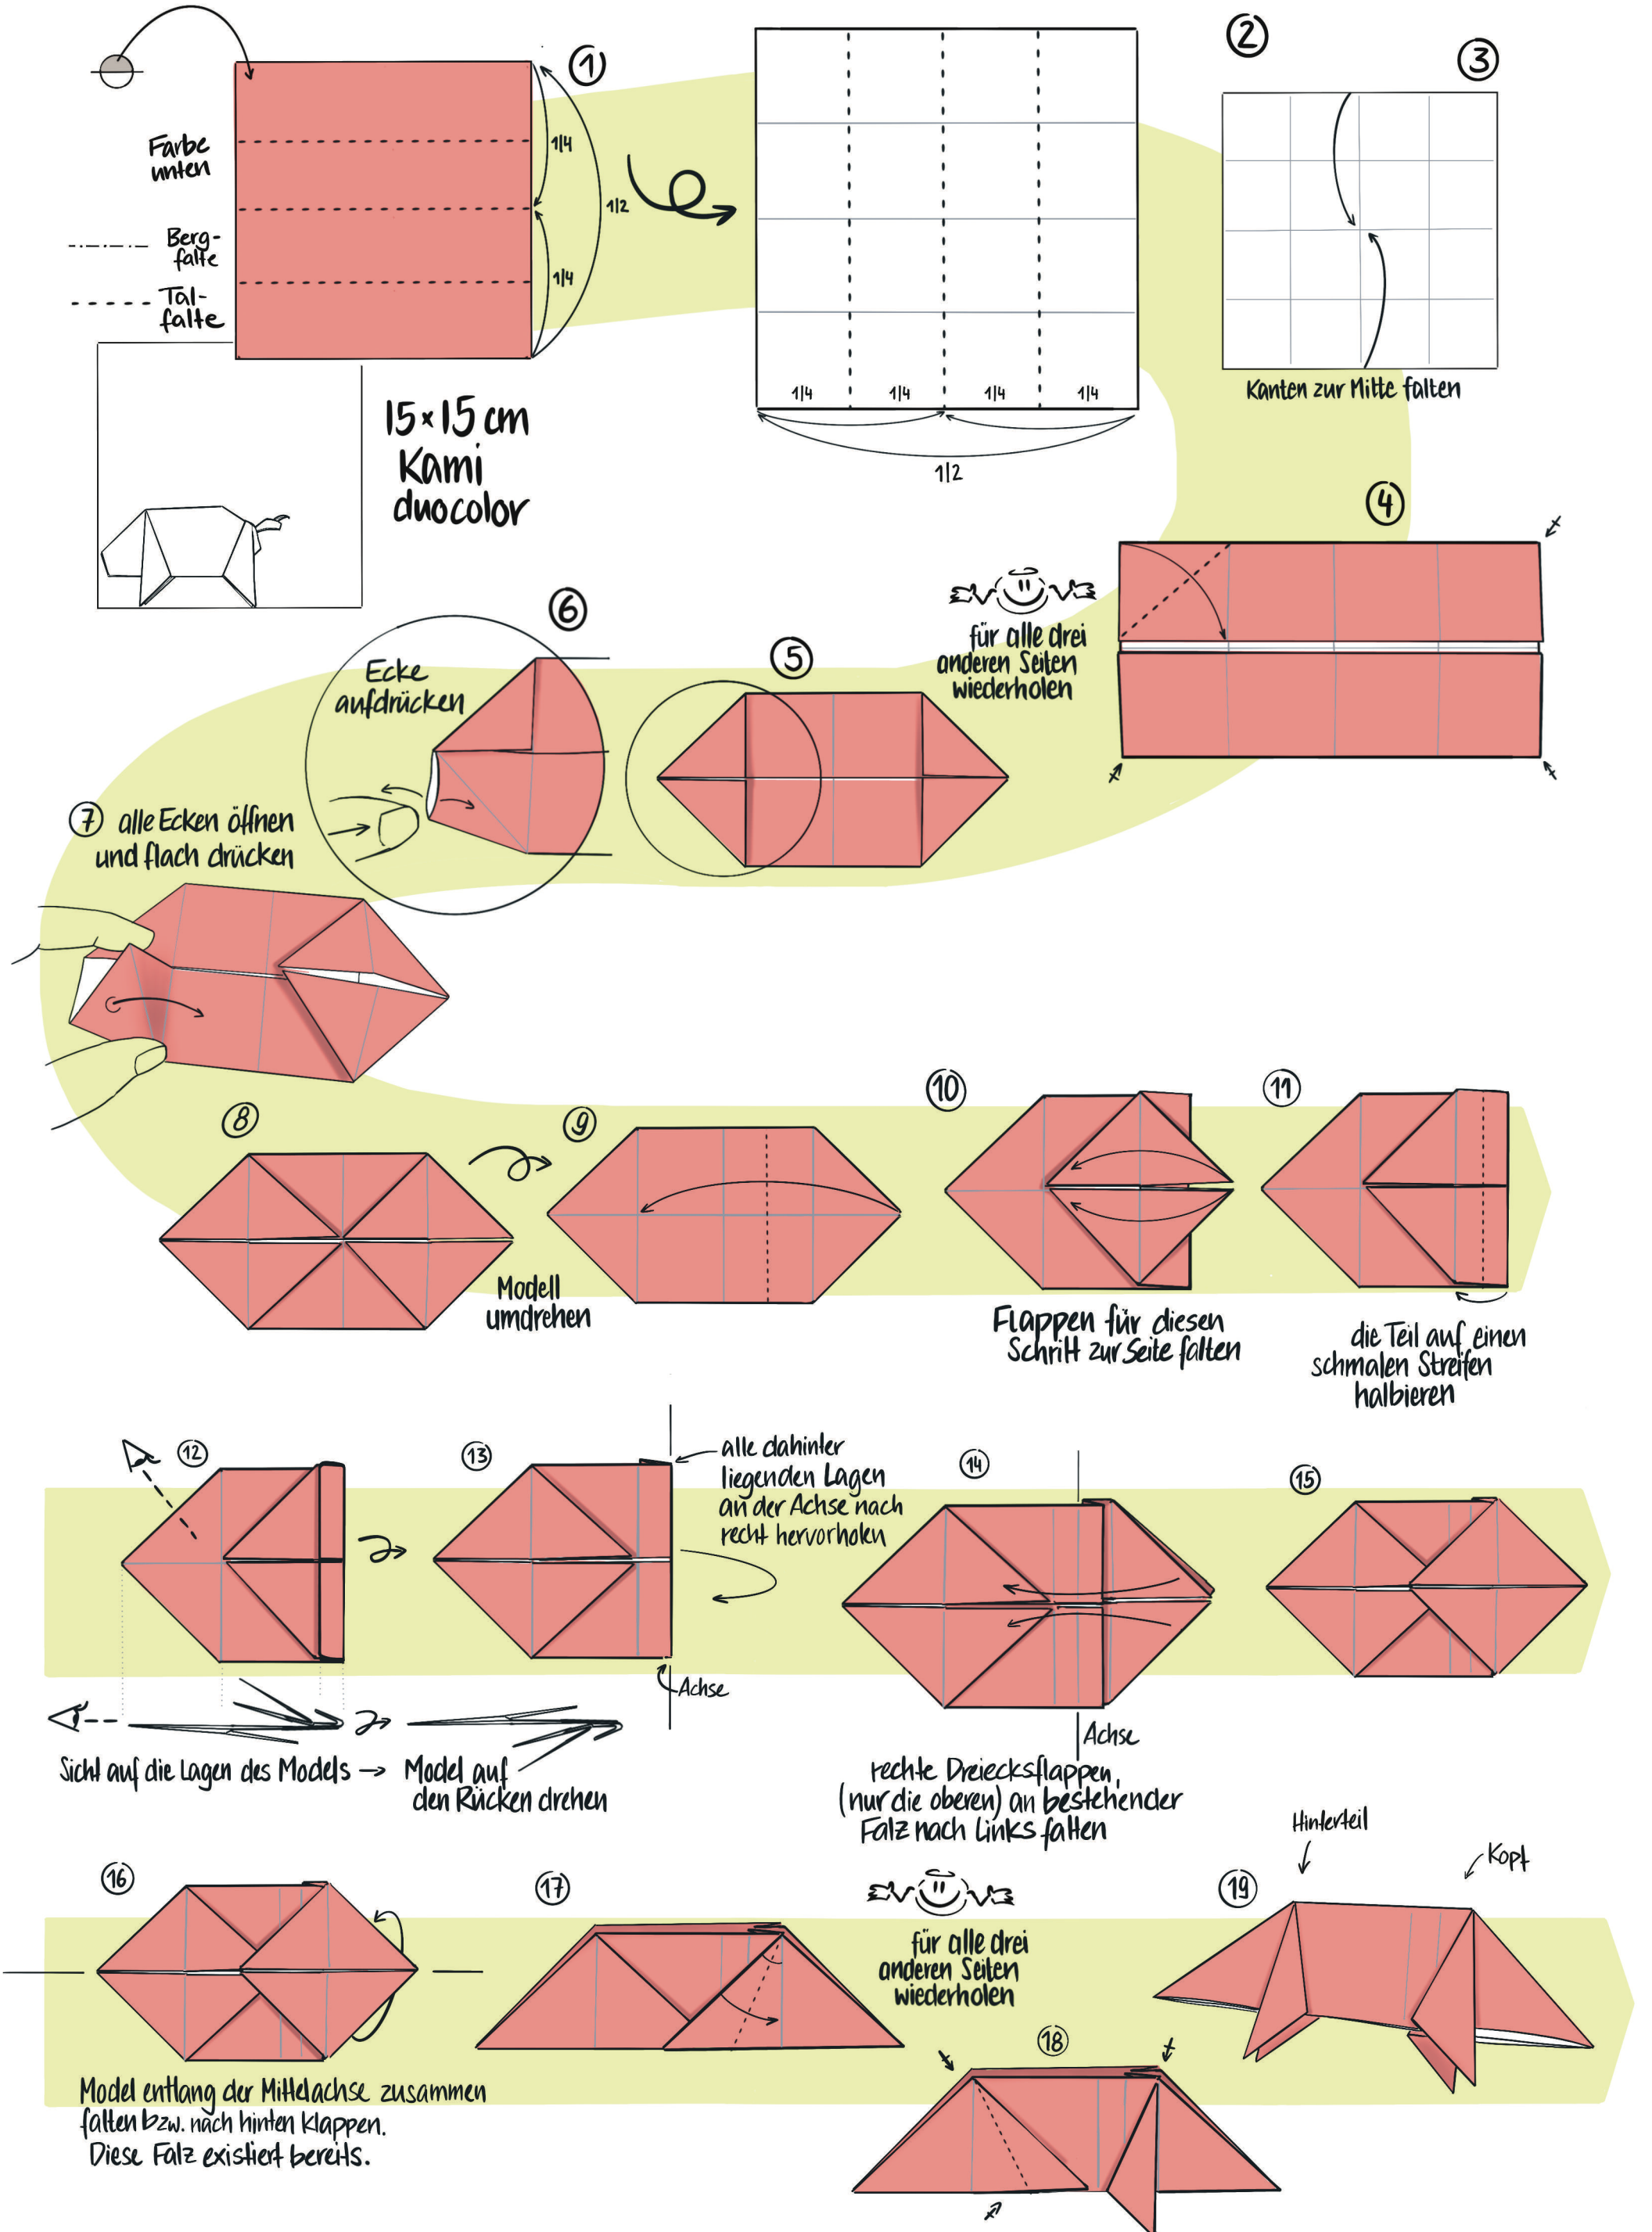

Schwein

Adaptation von Anya Midori

Schwein

Adaptation von Anya Midori

Design: Anja Midori
Illustration: Franziska Schwarz